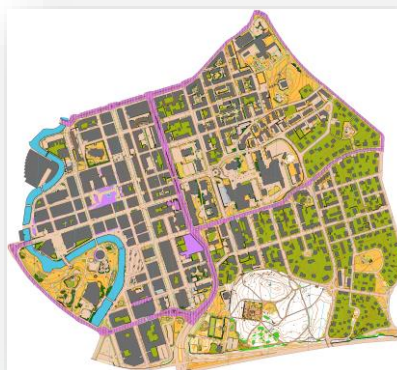

INTERNATIONAL ORIENTEERING FEDERATION

WORLD CUP 2022

Round #1

Borås/Sweden

OLD MAPS

OLD MAPS OVER THE COMPETITION AREAS

Maps can be downloaded from [Eventor](#).

SJÖBO

Map maker	Janis Sanders
Map specification	ISSprOM
Scale	1:4 000
Year	2018
Contour interval	2 m
Area	0,88 km ²

BORÅS C

Map maker	Maths Carlsson
Map specification	ISSOM 2007
Year	2015
Scale	1:4 000
Contour interval	2 m
Area	1,05 km ²

TULLEN-HESTRA

Map maker	Ulf Bäckström
Map specification	ISOM 2017
Scale	1:10 000
Year	2020
Contour interval	5 m
Area	1,55 km ²