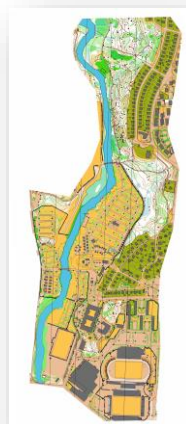

INTERNATIONAL ORIENTEERING FEDERATION

WORLD CUP 2022

Round #1

Borås/Sweden

OLD MAPS

OLD MAPS OVER THE COMPETITION AREAS

Maps can be downloaded from [Eventor](#).

SJÖBO

Map maker	Janis Sanders
Map specification	ISSprOM
Scale	1:4 000
Year	2018
Contour interval	2 m
Area	0,88 km ²

BORÅS C

Map maker	Maths Carlsson
Map specification	ISSOM 2007
Year	2015
Scale	1:4 000
Contour interval	2 m
Area	1,05 km ²

TULLEN-HESTRA

Map maker	Ulf Bäckström
Map specification	ISOM 2017
Scale	1:10 000
Year	2020
Contour interval	5 m
Area	1,55 km ²